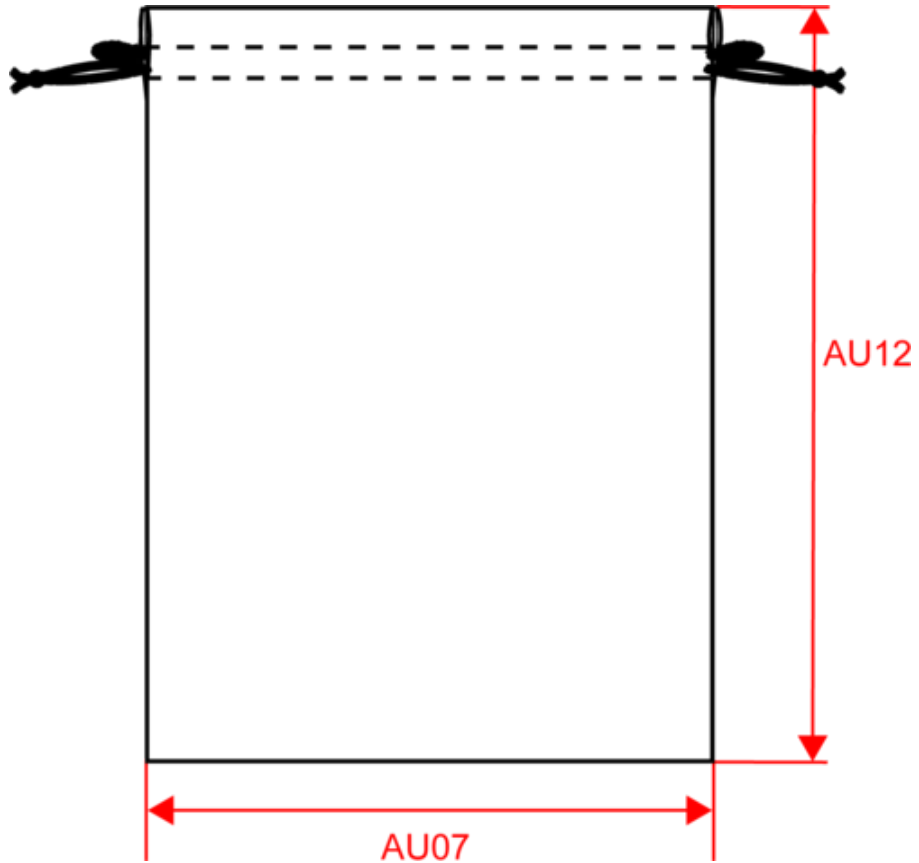

#### Washing instructions

KI0750

Draw cord bag

Dimensions (cm)

Measurements in cm	XS	S	M	L	XL
AU07 - Total width	10.00	14.00	20.00	25.00	30.00
AU12 - Total height	15.00	23.00	26.00	32.00	44.00

KI0750